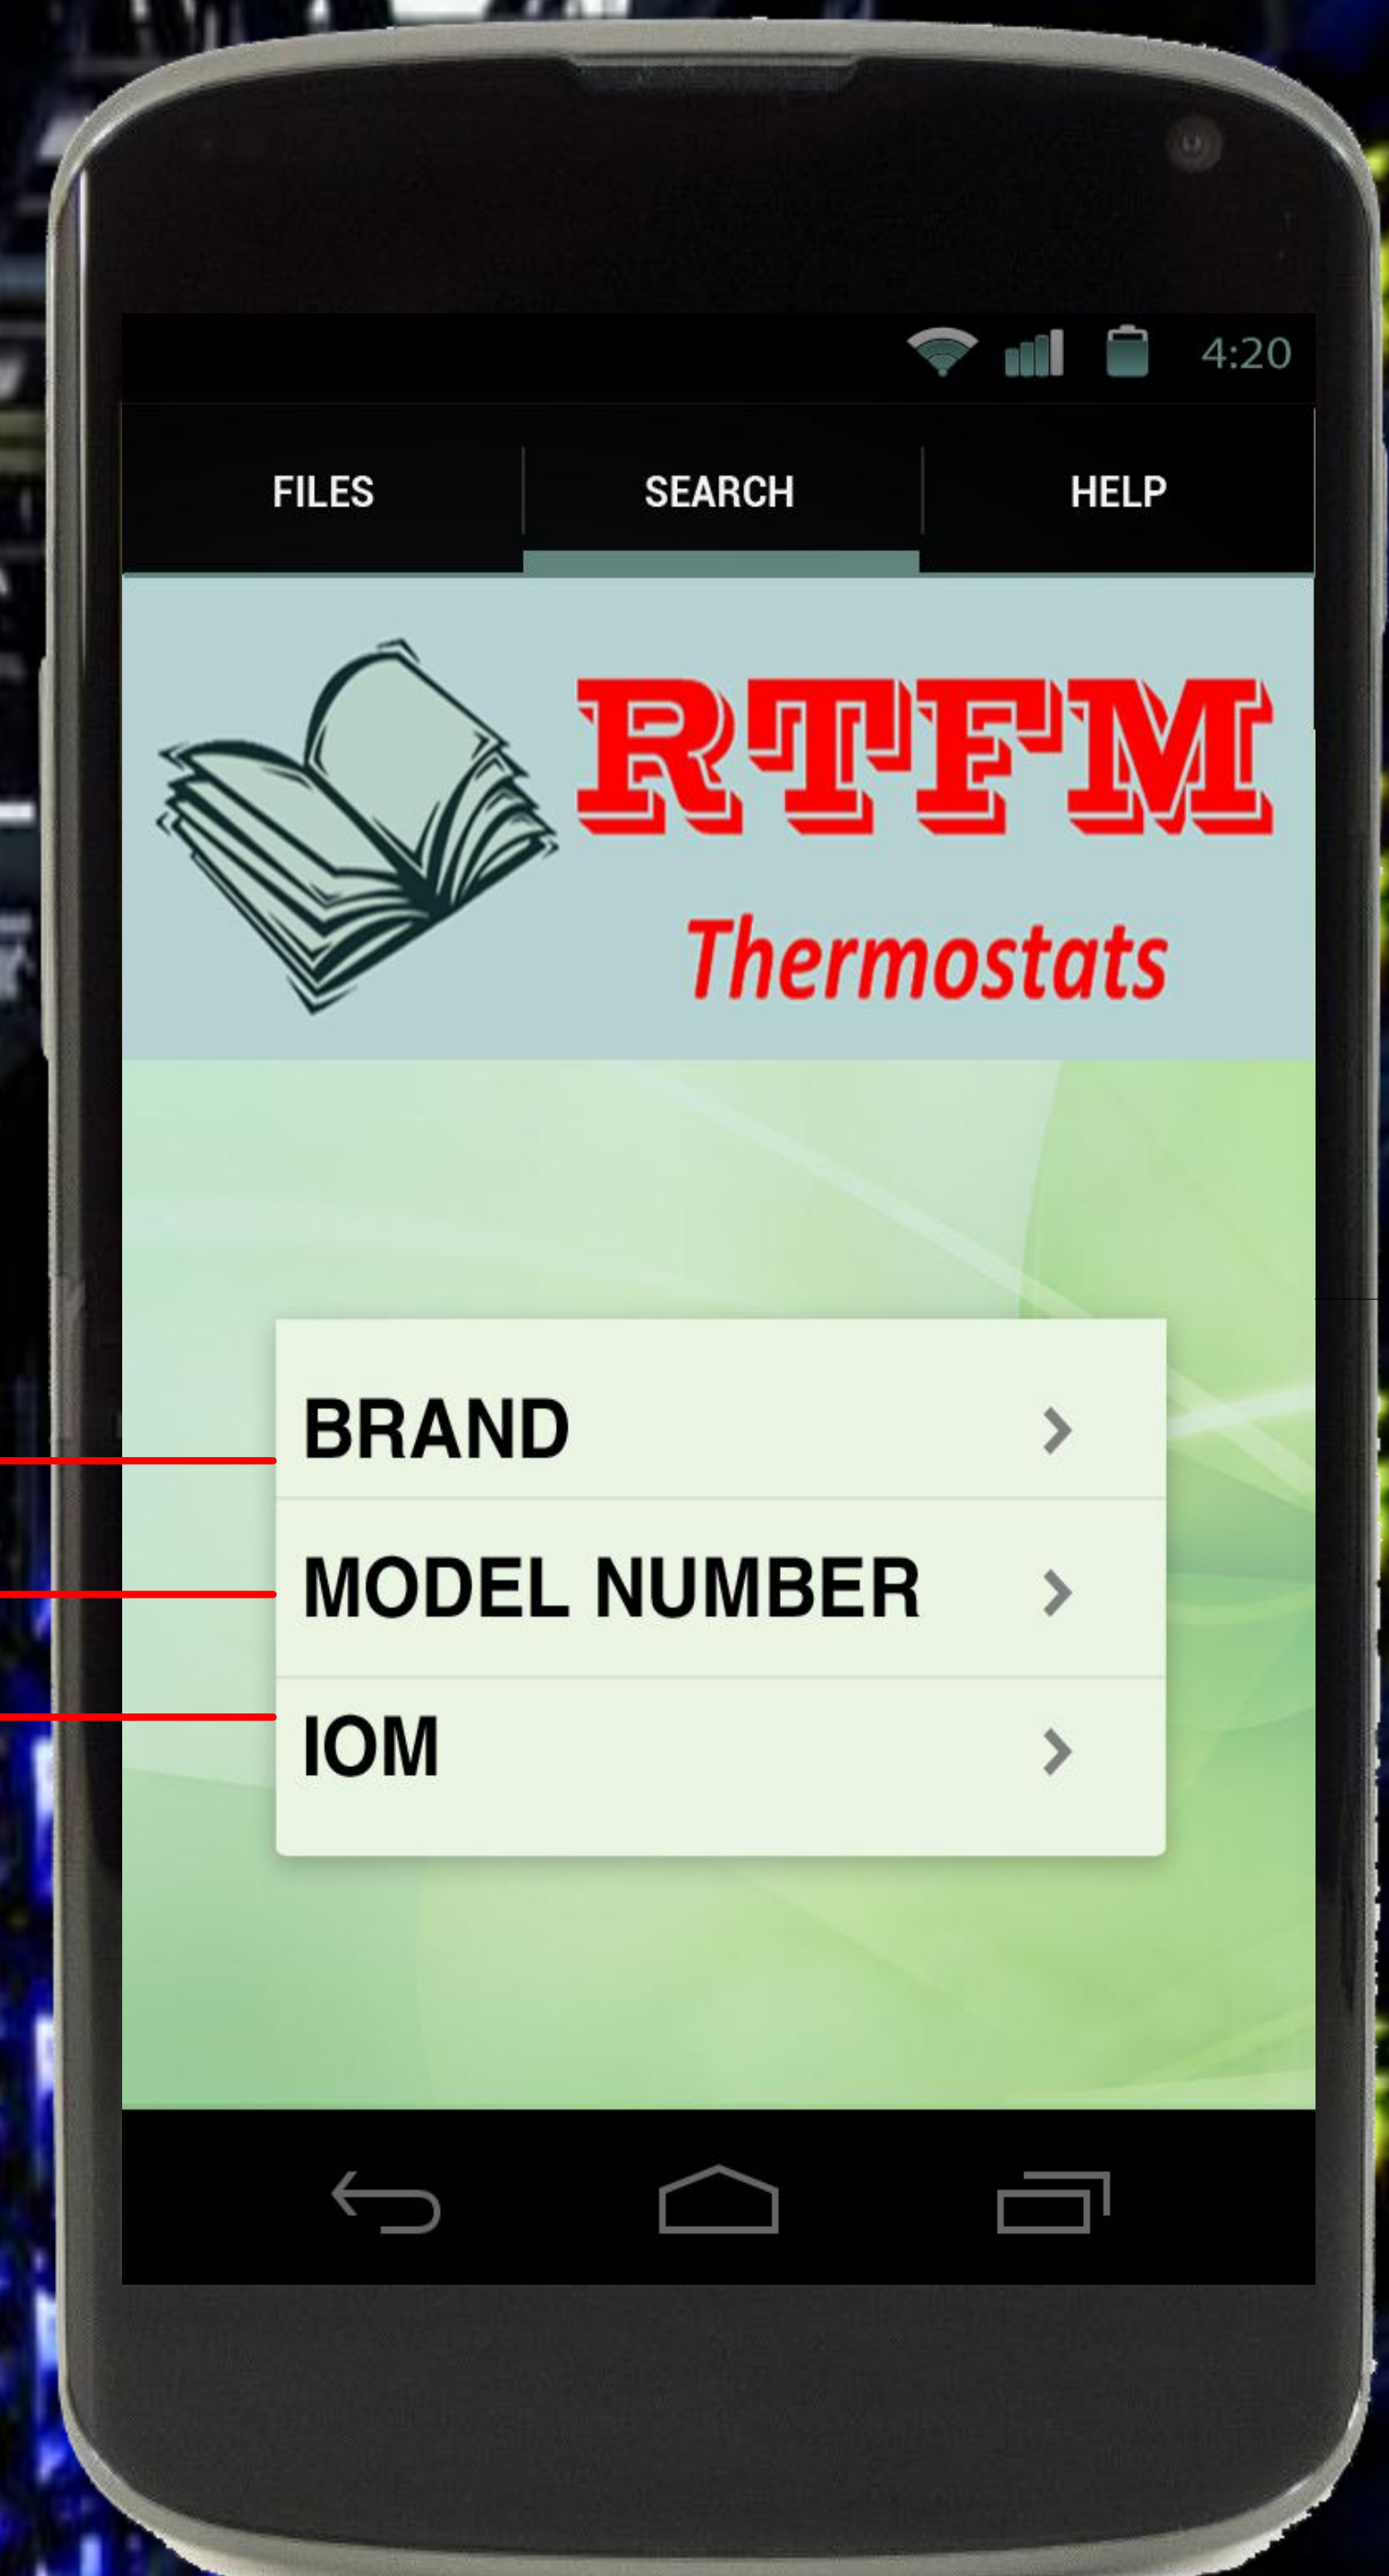

1. Select to choose brand of thermostat

2. Select to choose model number

3. Select to choose type of manual available

Press and hold to delete or send via email

Swipe to the right to delete