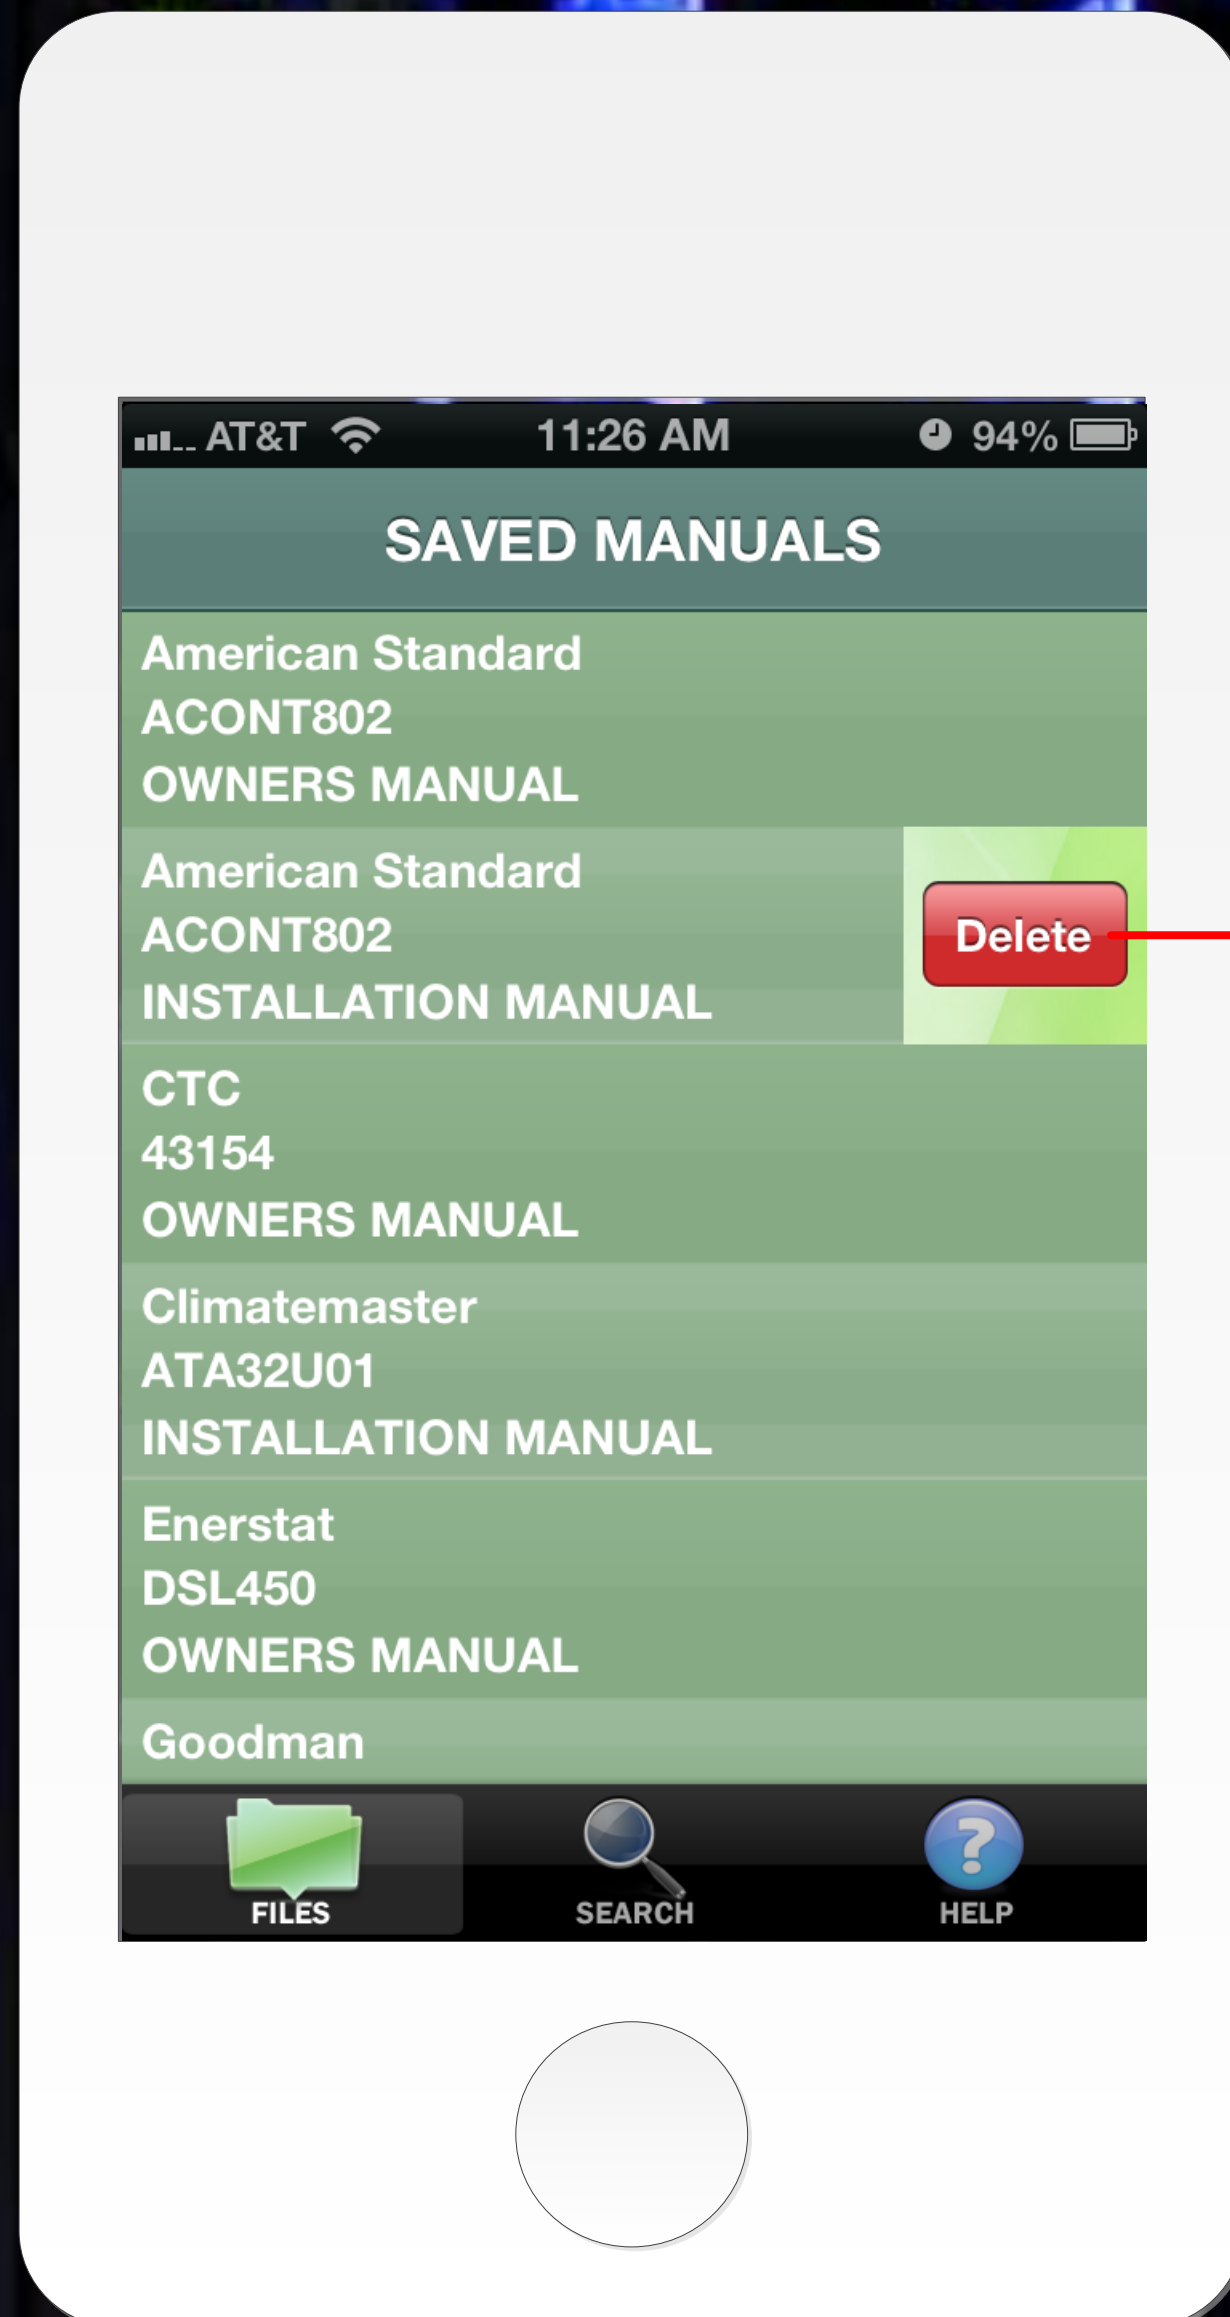

1. Select to choose brand of thermostat

2. Select to choose model number

3. Select to choose type of manual available

Press and hold to delete or send via email

Swipe to the right to delete