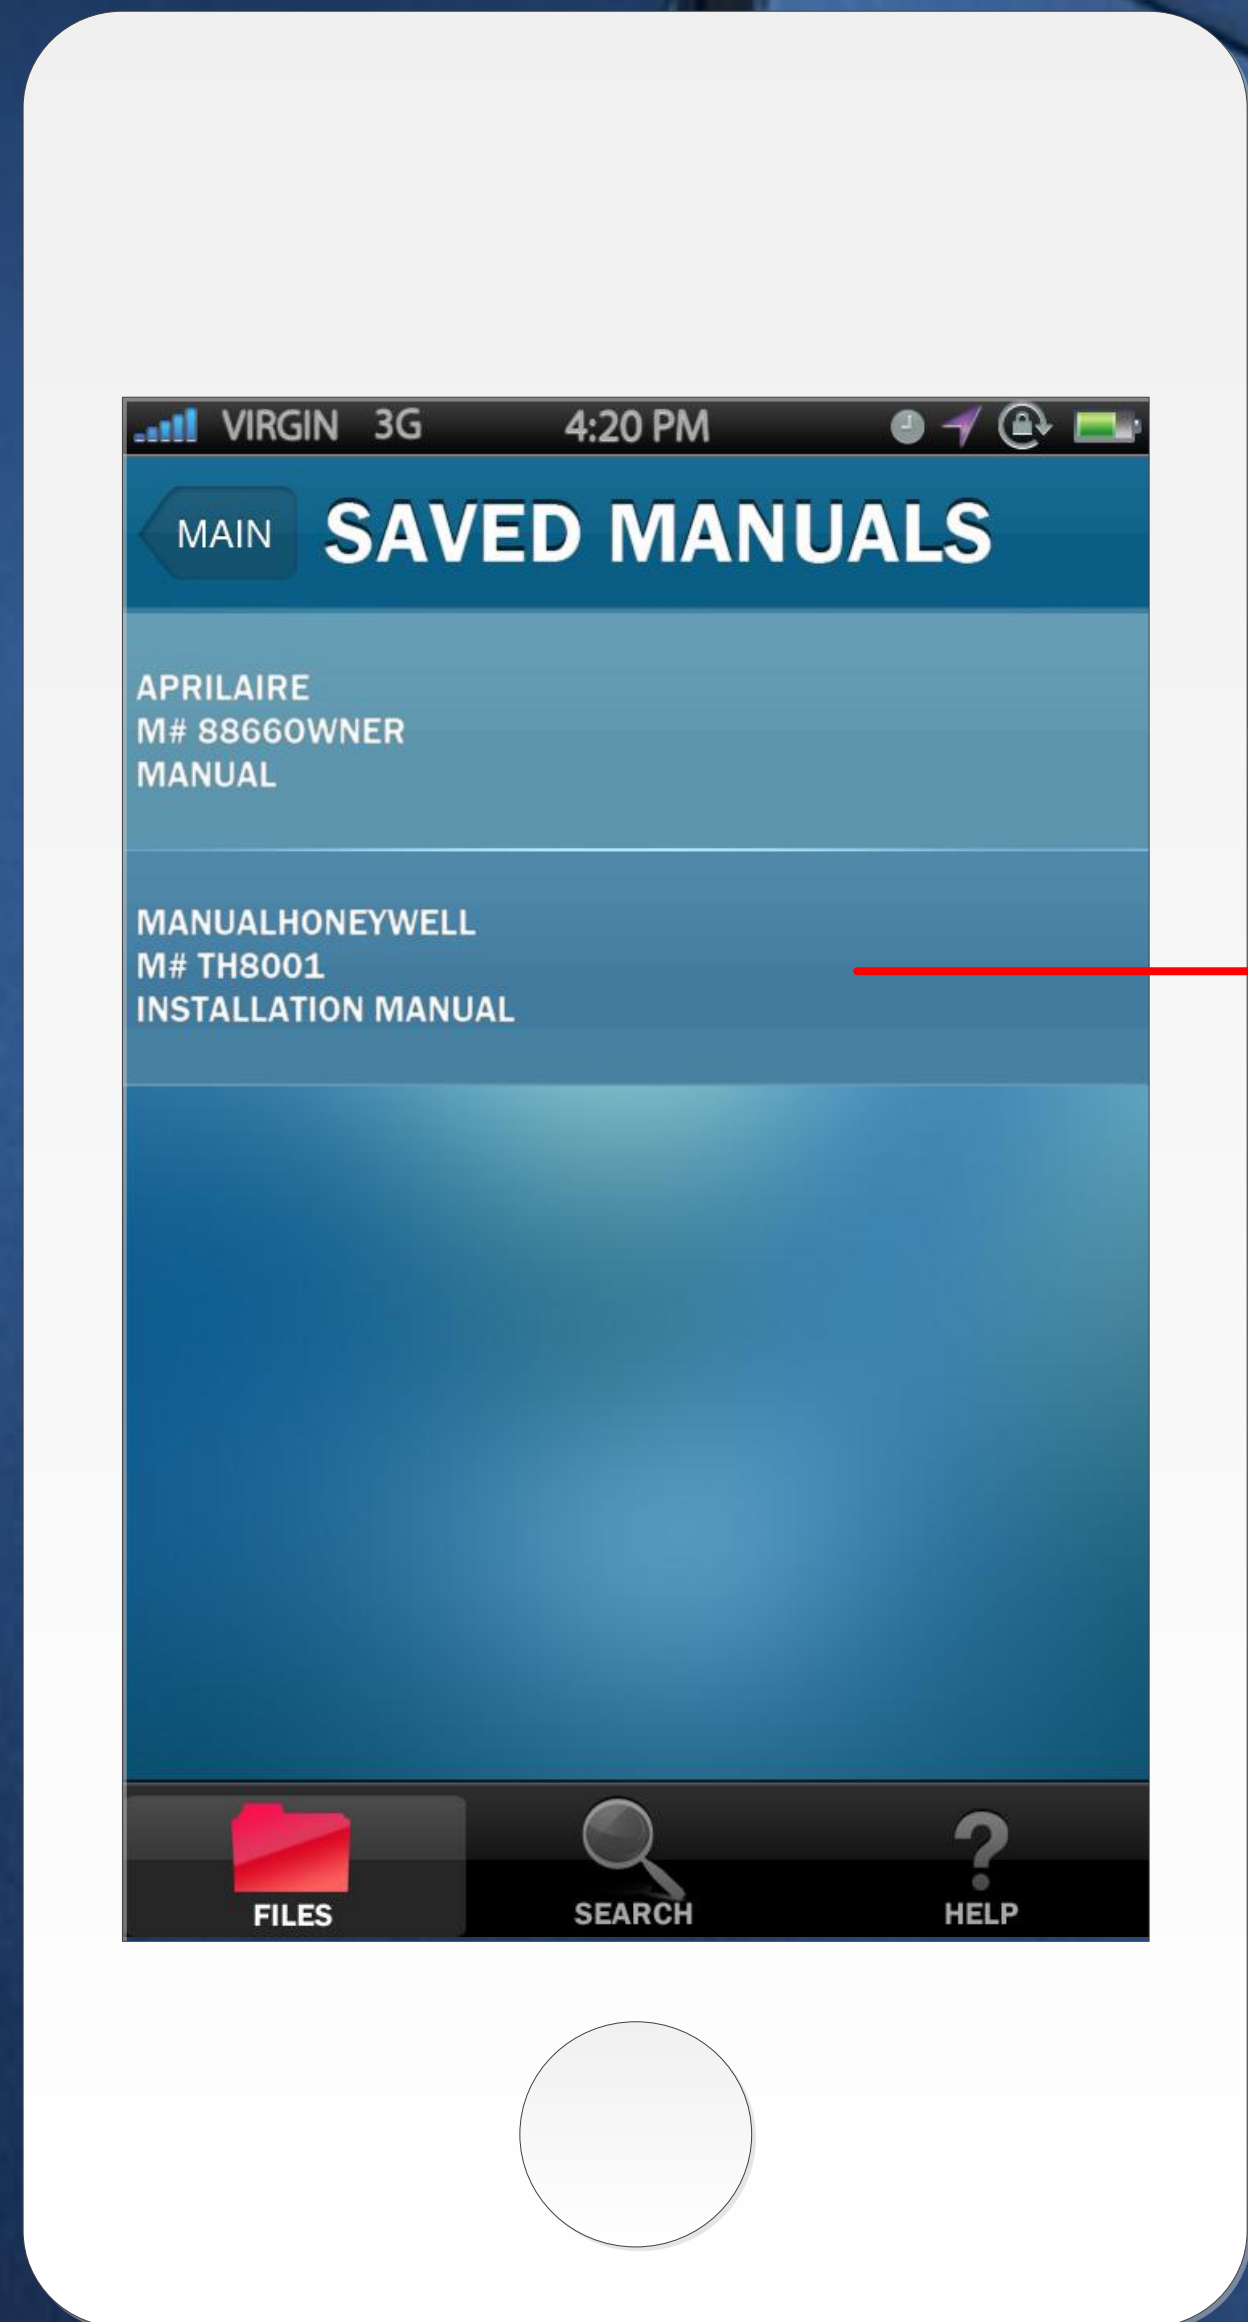

1. Select to choose brand of thermostat

2. Select to choose model number

3. Select to choose type of manual available

Swipe to the right to delete